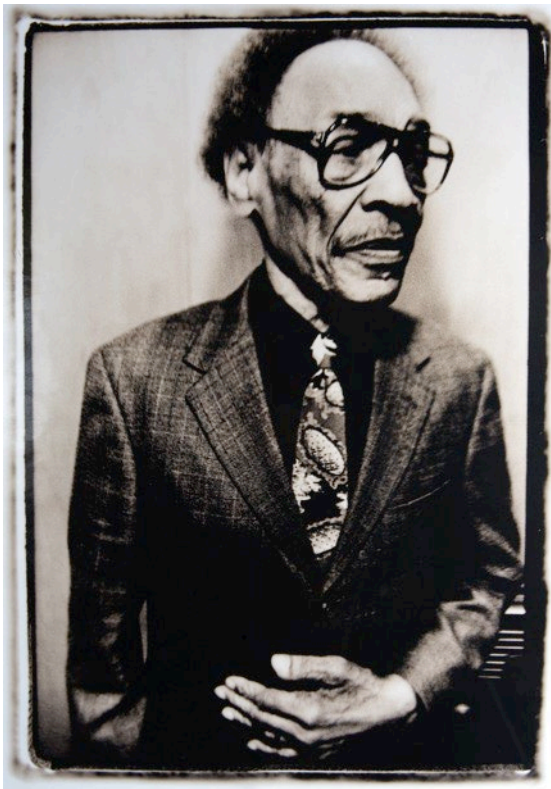

18

Sam Rivers

Barbican, London 2005

Selenium toned, silver gelatin, lith print

49x34.5cm (16x20in)