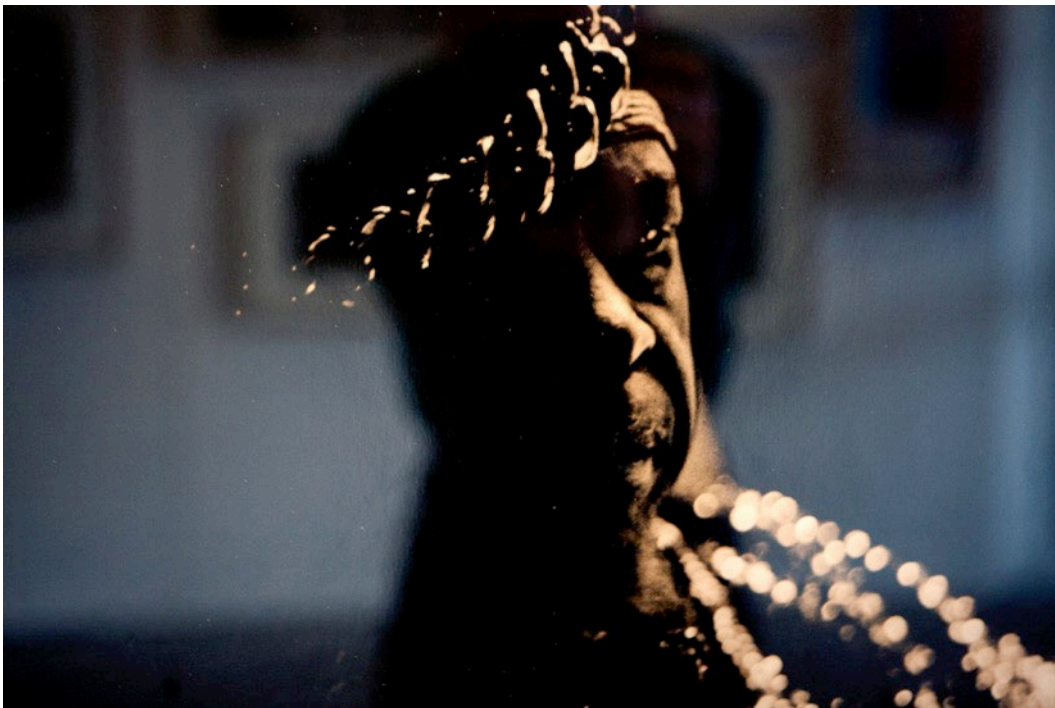

27

Slim Gaillard

The Wag Club, London 1988

Selenium toned, silver gelatin, lith print
49x34.5cm (16x20in)

28

Blue Grass Band

Barbican, London 1998

Selenium toned, silver gelatin, lith print
49x34.5cm (16x20in)